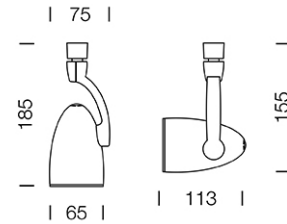

PROJECT : _____

SALE : _____

Lampitude®
TURN ON YOUR ATTITUDE

Product

Dimension

Specification

ITEM CODE	:	TRACK-H-GU10-BK
SERIES	:	TRACK-H
BRAND	:	LAMPITUDE
LAMP TYPE	:	HALOGEN OR LED
LAMP BASE	:	1*GU10 MAX 50W
DESCRIPTION	:	ADJUSTABLE TRACK LIGHT
INSTALLATION	:	1 PHASE TRACK LIGHT
MATERIAL	:	POWDER COATED DIE-CAST ALUMINIUM
COLOR	:	BLACK
CONTROL GEAR	:	N/A
REFLECTOR	:	N/A