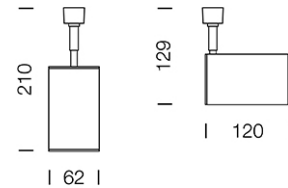

PROJECT : _____

SALE : _____

Lampitude[®]
TURN ON YOUR ATTITUDE

Product

Dimension

Specification

ITEM CODE	:	TRACK-G-GU10-WW
SERIES	:	TRACK-G
BRAND	:	LAMPTITUDE
LAMP TYPE	:	HALOGEN OR LED
LAMP BASE	:	1*GU10 MAX 50W
DESCRIPTION	:	ADJUSTABLE TRACK LIGHT
INSTALLATION	:	1 PHASE TRACK LIGHT
MATERIAL	:	POWDER COATED DIE-CAST ALUMINIUM
COLOR	:	WHITE
CONTROL GEAR	:	N/A
REFLECTOR	:	N/A