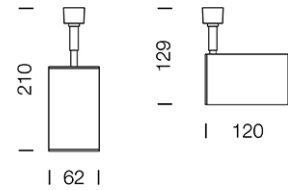

PROJECT : _____

SALE : _____

Lampitude®
TURN ON YOUR ATTITUDE

Product

Dimension

Specification

ITEM CODE	:	TRACK-G-GU10-BK
SERIES	:	TRACK-G
BRAND	:	LAMPTITUDE
LAMP TYPE	:	HALOGEN OR LED
LAMP BASE	:	1*GU10 MAX 50W
DESCRIPTION	:	ADJUSTABLE TRACK LIGHT
INSTALLATION	:	1 PHASE TRACK LIGHT
MATERIAL	:	POWDER COATED DIE-CAST ALUMINIUM
COLOR	:	BLACK
CONTROL GEAR	:	N/A
REFLECTOR	:	N/A