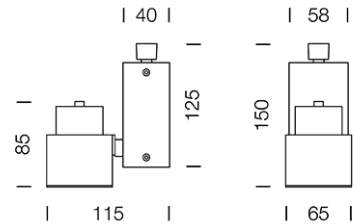

PROJECT : _____

SALE : _____

Lampitude®
TURN ON YOUR ATTITUDE

Product

Dimension

Specification

ITEM CODE	:	TRACK-D-MR16-WW
SERIES	:	TRACK-D
BRAND	:	LAMPTITUDE
LAMP TYPE	:	HALOGEN OR LED
LAMP BASE	:	1*MR16 MAX 50W
DESCRIPTION	:	ADJUSTABLE TRACK LIGHT
INSTALLATION	:	1 PHASE TRACK LIGHT
MATERIAL	:	POWDER COATED DIE-CAST ALUMINIUM
COLOR	:	WHITE
CONTROL GEAR	:	REMOTE TRANSFORMER
REFLECTOR	:	N/A