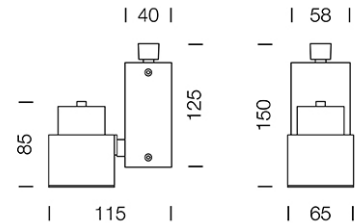

PROJECT : _____

SALE : _____

Lampitude®
TURN ON YOUR ATTITUDE

Product

Dimension

Specification

ITEM CODE	:	TRACK-D-MR16-BK
SERIES	:	TRACK-D
BRAND	:	LAMPTITUDE
LAMP TYPE	:	HALOGEN OR LED
LAMP BASE	:	1*MR16 MAX 50W
DESCRIPTION	:	ADJUSTABLE TRACK LIGHT
INSTALLATION	:	1 PHASE TRACK LIGHT
MATERIAL	:	POWDER COATED DIE-CAST ALUMINIUM
COLOR	:	BLACK
CONTROL GEAR	:	REMOTE TRANSFORMER
REFLECTOR	:	N/A