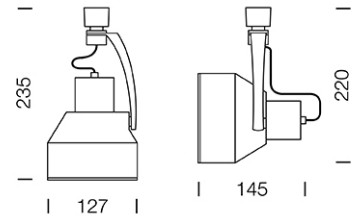

## Dimension

## Specification

ITEM CODE	:	TRACK-D-E27-WW
SERIES	:	TRACK-D
BRAND	:	LAMPTITUDE
LAMP TYPE	:	HALOGEN OR LED
LAMP BASE	:	1*E27 PAR30 MAX 75W
DESCRIPTION	:	ADJUSTABLE TRACK LIGHT
INSTALLATION	:	1 PHASE TRACK LIGHT
MATERIAL	:	POWDER COATED DIE-CAST ALUMINIUM
COLOR	:	WHITE
CONTROL GEAR	:	N/A
REFLECTOR	:	N/A