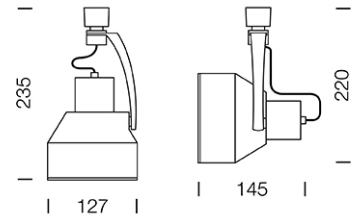

PROJECT : _____

SALE : _____

Lampitude®
TURN ON YOUR ATTITUDE

Product

Dimension

Specification

ITEM CODE	:	TRACK-D-E27-BK
SERIES	:	TRACK-D
BRAND	:	LAMPTITUDE
LAMP TYPE	:	HALOGEN OR LED
LAMP BASE	:	1*E27 PAR30 MAX 75W
DESCRIPTION	:	ADJUSTABLE TRACK LIGHT
INSTALLATION	:	1 PHASE TRACK LIGHT
MATERIAL	:	POWDER COATED DIE-CAST ALUMINIUM
COLOR	:	BLACK
CONTROL GEAR	:	N/A
REFLECTOR	:	N/A