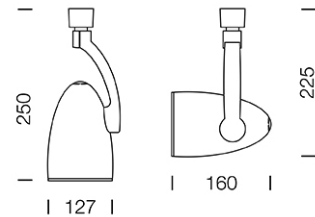

## Dimension

## Specification

ITEM CODE	:	TRACK-C-E27-WW
SERIES	:	TRACK-C
BRAND	:	LAMPTITUDE
LAMP TYPE	:	HALOGEN OR LED
LAMP BASE	:	1*E27 PAR30 MAX 75W
DESCRIPTION	:	ADJUSTABLE TRACK LIGHT
INSTALLATION	:	1 PHASE TRACK LIGHT
MATERIAL	:	POWDER COATED DIE-CAST ALUMINIUM
COLOR	:	WHITE
CONTROL GEAR	:	N/A
REFLECTOR	:	N/A