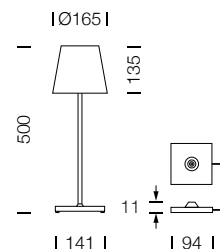

PROJECT : _____
SALE : _____

Lampitude

Product

Dimension

Specification

SERIES	: TRA
ITEM CODE	: TRA4-WW
DESCRIPTION	: RECHARGEABLE TABLE LAMP
SIZE	: Ø165 X H500 (MM)
INSTALLATION	: STANDING LAMP
DRILL SIZE	: -
WEIGHT	: 2.2 KG
MATERIAL	: ALUMINUM
COLOR	: WHITE
REFLECTOR	: -
DIFFUSER	: OPAL PC
IP RATING	: 54
LIGHT SOURCES	: LED COB
SOCKET	: LITHIUM BATTERY CHARGE OUTPUT 5V=1A
WATTS	: 3W 3.7V DC
CCT	: 3000K
LUMEN POWER	: 239LM
REMARKS	: USB CHARGER ADAPTER INCLUDED