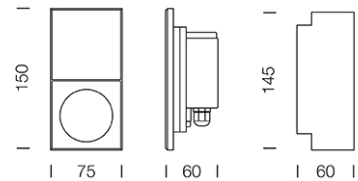

PROJECT : _____

SALE : _____

Lamptitude[®]
TURN ON YOUR ATTITUDE

Product

Dimension

Specification

ITEM CODE	:	TOX-WH-3W
SERIES	:	TOX
BRAND	:	LAMPTITUDE
LAMP TYPE	:	LED
LAMP BASE	:	1*LED 3W 3000K
DESCRIPTION	:	OUTDOOR WALL LAMP
INSTALLATION	:	RECESSED WALL
MATERIAL	:	POWDER COATED DIE-CAST ALUMINIUM
IP RATING	:	IP55
COLOR	:	WHITE
CONTROL GEAR	:	LED DRIVER INCLUDED
ACCESSORIES	:	RECESS BOX INCLUDED