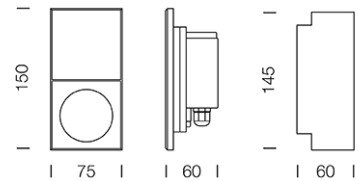

PROJECT : _____

SALE : _____

Lampitude®
TURN ON YOUR ATTITUDE

Product

Dimension

Specification

ITEM CODE	:	TOX-GY-3W
SERIES	:	TOX
BRAND	:	LAMPTITUDE
LAMP TYPE	:	LED
LAMP BASE	:	1*LED 3W 3000K
DESCRIPTION	:	OUTDOOR WALL LAMP
INSTALLATION	:	RECESSED WALL
MATERIAL	:	POWDER COATED DIE-CAST ALUMINIUM
IP RATING	:	IP55
COLOR	:	GRAY
CONTROL GEAR	:	LED DRIVER INCLUDED
ACCESSORIES	:	RECESS BOX INCLUDED