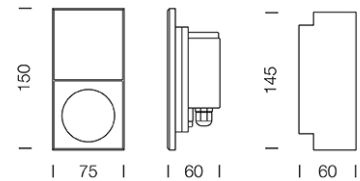

PROJECT : _____

SALE : _____

Lampitude®
TURN ON YOUR ATTITUDE

Product

Dimension

Specification

ITEM CODE	:	TOX-BK-3W
SERIES	:	TOX
BRAND	:	LAMPTITUDE
LAMP TYPE	:	LED
LAMP BASE	:	1*LED 3W 3000K
DESCRIPTION	:	OUTDOOR WALL LAMP
INSTALLATION	:	RECESSED WALL
MATERIAL	:	POWDER COATED DIE-CAST ALUMINIUM
IP RATING	:	IP55
COLOR	:	BLACK
CONTROL GEAR	:	LED DRIVER INCLUDED
ACCESSORIES	:	RECESS BOX INCLUDED