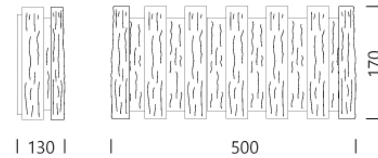

PROJECT : _____

SALE : _____

Product

Dimension

Specification

SERIES	: TORIA
ITEM CODE	: TORIA-WB
DESCRIPTION	: WALL LAMP
SIZE	: W500 X D130 X H170 (MM)
INSTALLATION	: SURFACE MOUNTED WALL
DRILL SIZE	: -
WEIGHT	: 2.7(KG)
MATERIAL	: STAINLESS STEEL , CLEAR GLASS , FROSTED GLASS
COLOR	: CHROME
REFLECTOR	: -
DIFFUSER	: -
IP RATING	: 20
LIGHT SOURCES	: LED
SOCKET	: G9 X 3
WATTS	: MAX 30W
VOLT	: -
CCT	: -
CRI	: -
BEAM ANGLE	: -
LUMEN POWER	: -
LIFETIME	: -
CONTROL GEAR	: -
ACCESSORIES	: -
REMARKS	: BULB NOT INCLUDED