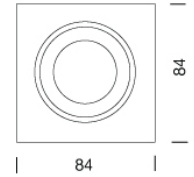

PROJECT : \_\_\_\_\_  
SALE : \_\_\_\_\_

Product

Dimension

Specification

SERIES	: TONA-GU10
ITEM CODE	: TONA-GU10-WW
DESCRIPTION	: ADJUSTABLE RECESSED DOWNLIGHT
SIZE	: W84 X L84 X H50 (MM)
INSTALLATION	: RECESSED DOWNLIGHT
DRILL SIZE	: Ø72
WEIGHT	: -
MATERIAL	: POWDER COATED ALUMINUM
COLOR	: WHITE
REFLECTOR	: N/A
DIFFUSER	: N/A
IP RATING	: 20
LIGHT SOURCES	: LED
SOCKET	: GU10 X1
WATTS	: MAX 15W
VOLT	: 220-240V 50/60Hz
CCT	: -
CRI	: -
BEAM ANGLE	: -
LUMEN POWER	: -
LIFETIME	: -
CONTROL GEAR	: -
ACCESSORIES	: -
REMARKS	: BULB NOT INCLUDED