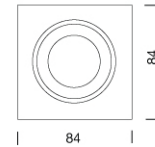

PROJECT : \_\_\_\_\_  
SALE : \_\_\_\_\_

Product

Dimension

Specification

SERIES	: TONA-GU10
ITEM CODE	: TONA-GU10-BK
DESCRIPTION	: ADJUSTABLE RECESSED DOWNLIGHT
SIZE	: W84 X L84 X H50 (MM)
INSTALLATION	: RECESSED DOWNLIGHT
DRILL SIZE	: Ø72
WEIGHT	: -
MATERIAL	: POWDER COATED ALUMINUM
COLOR	: BLACK
REFLECTOR	: N/A
DIFFUSER	: N/A
IP RATING	: 20
LIGHT SOURCES	: LED
SOCKET	: GU10 X 1
WATTS	: MAX 15W
VOLT	: 220-240V 50/60Hz
CCT	: -
CRI	: -
BEAM ANGLE	: -
LUMEN POWER	: -
LIFETIME	: -
CONTROL GEAR	: -
ACCESSORIES	: -
REMARKS	: BULB NOT INCLUDED