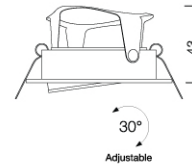

PROJECT : \_\_\_\_\_  
SALE : \_\_\_\_\_

Product

Dimension

Specification

SERIES	: TONA-GU10
ITEM CODE	: TONA-GU10-BK
DESCRIPTION	: ADJUSTABLE RECESSED DOWNLIGHT
SIZE	: W84 X L84 X H50 (MM)
INSTALLATION	: RECESSED DOWNLIGHT
DRILL SIZE	: Ø72
WEIGHT	: -
MATERIAL	: POWDER COATED ALUMINUM
COLOR	: BLACK
REFLECTOR	: N/A
DIFFUSER	: N/A
IP RATING	: 20
LIGHT SOURCES	: LED
SOCKET	: GU10 X 1
WATTS	: MAX 15W
VOLT	: 220-240V 50/60Hz
CCT	: -
CRI	: -
BEAM ANGLE	: -
LUMEN POWER	: -
LIFETIME	: -
CONTROL GEAR	: -
ACCESSORIES	: -
REMARKS	: BULB NOT INCLUDED