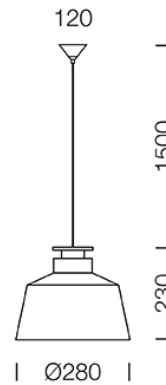

PROJECT : _____

SALE : _____

Lampitude®
TURN ON YOUR ATTITUDE

Product

Dimension

Specification

ITEM CODE	:	TOLO-PM
SERIES	:	TOLO
BRAND	:	LAMPTITUDE
LAMP TYPE	:	INCANDESCENT OR LED
LAMP BASE	:	1*E27 MAX 40W
DESCRIPTION	:	PENDANT LAMP
INSTALLATION	:	SURFACE MOUNTED BASE
MATERIAL	:	POWDER COATED STEEL, WOOD
COLOR	:	BLACK
CONTROL GEAR	:	N/A
REFLECTOR	:	N/A