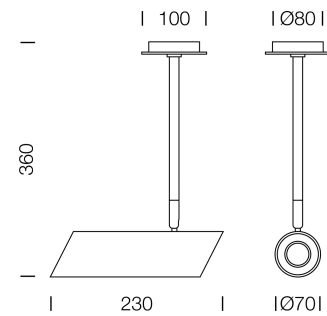

PROJECT : _____

SALE : _____

Lamptitude[®]
TURN ON YOUR ATTITUDE

Product

Dimension

Specification

ITEM CODE	:	TMAX-CEIL-WW
SERIES	:	TMAX-CEIL
BRAND	:	LAMPTITUDE
LAMP TYPE	:	HALOGEN OR LED
LAMP BASE	:	1*GU10 MAX 50W
DESCRIPTION	:	CEILING DOWNLIGHT
INSTALLATION	:	CEILING MOUNTED DOWNLIGHT
MATERIAL	:	DIE-CAST ALUMINIUM
COLOR	:	WHITE
CONTROL GEAR	:	N/A
REFLECTOR	:	N/A