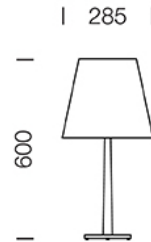

PROJECT : _____

SALE : _____

Lampitude®
TURN ON YOUR ATTITUDE

Product

Dimension

Specification

ITEM CODE : 179841-665612-L
SERIES : TITO
BRAND : LAMPTITUDE
LAMP TYPE : COMPACT FLUORESCENT OR LED
LAMP BASE : 1*E27 MAX 20W
DESCRIPTION : TABLE LAMP
INSTALLATION : STANDING LAMP
MATERIAL : NICKEL SATIN STEEL, FABRIC
COLOR : WHITE, NICKEL SATIN
CONTROL GEAR : N/A
REFLECTOR : N/A

PROJECT : _____

SALE : _____

Lampitude®
TURN ON YOUR ATTITUDE

Product

Dimension

Specification

ITEM CODE	:	179844-665623-L
SERIES	:	TITO
BRAND	:	LAMPTITUDE
LAMP TYPE	:	COMPACT FLUORESCENT OR LED
LAMP BASE	:	1*E27 MAX 20W
DESCRIPTION	:	TABLE LAMP
INSTALLATION	:	STANDING LAMP
MATERIAL	:	CHROME STEEL, FABRIC
COLOR	:	BLACK, CHROME
CONTROL GEAR	:	N/A
REFLECTOR	:	N/A