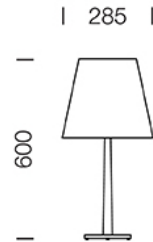

PROJECT : _____

SALE : _____

Lampitude®
TURN ON YOUR ATTITUDE

Product

Dimension

Specification

ITEM CODE : 179841-665612-L
SERIES : TITO
BRAND : LAMPTITUDE
LAMP TYPE : COMPACT FLUORESCENT OR LED
LAMP BASE : 1*E27 MAX 20W
DESCRIPTION : TABLE LAMP
INSTALLATION : STANDING LAMP
MATERIAL : NICKEL SATIN STEEL, FABRIC
COLOR : WHITE, NICKEL SATIN
CONTROL GEAR : N/A
REFLECTOR : N/A

PROJECT : _____

SALE : _____

Lampitude®
TURN ON YOUR ATTITUDE

Product

Dimension

Specification

ITEM CODE	:	179844-665623-L
SERIES	:	TITO
BRAND	:	LAMPTITUDE
LAMP TYPE	:	COMPACT FLUORESCENT OR LED
LAMP BASE	:	1*E27 MAX 20W
DESCRIPTION	:	TABLE LAMP
INSTALLATION	:	STANDING LAMP
MATERIAL	:	CHROME STEEL, FABRIC
COLOR	:	BLACK, CHROME
CONTROL GEAR	:	N/A
REFLECTOR	:	N/A