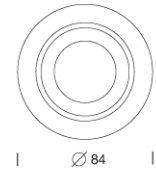

PROJECT : _____
SALE : _____

Product

Dimension

Specification

SERIES	: TINO-GU10
ITEM CODE	: TINO-GU10-BK
DESCRIPTION	: ADJUSTABLE RECESSED DOWNLIGHT
SIZE	: Ø84 X H50 (MM)
INSTALLATION	: RECESSED DOWNLIGHT
DRILL SIZE	: Ø72
WEIGHT	: -
MATERIAL	: POWDER COATED ALUMINUM
COLOR	: BLACK
REFLECTOR	: N/A
DIFFUSER	: N/A
IP RATING	: 20
LIGHT SOURCES	: LED
SOCKET	: GU10 X 1
WATTS	: MAX 15W
VOLT	: 220-240V 50/60Hz
CCT	: -
CRI	: -
BEAM ANGLE	: -
LUMEN POWER	: -
LIFETIME	: -
CONTROL GEAR	: -
ACCESSORIES	: -
REMARKS	: BULB NOT INCLUDED