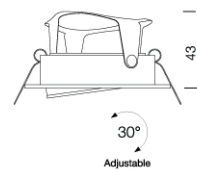

PROJECT : _____
SALE : _____

Product

Dimension

Specification

SERIES	: TINO-GU10
ITEM CODE	: TINO-GU10-BK
DESCRIPTION	: ADJUSTABLE RECESSED DOWNLIGHT
SIZE	: Ø84 X H50 (MM)
INSTALLATION	: RECESSED DOWNLIGHT
DRILL SIZE	: Ø72
WEIGHT	: -
MATERIAL	: POWDER COATED ALUMINUM
COLOR	: BLACK
REFLECTOR	: N/A
DIFFUSER	: N/A
IP RATING	: 20
LIGHT SOURCES	: LED
SOCKET	: GU10 X 1
WATTS	: MAX 15W
VOLT	: 220-240V 50/60Hz
CCT	: -
CRI	: -
BEAM ANGLE	: -
LUMEN POWER	: -
LIFETIME	: -
CONTROL GEAR	: -
ACCESSORIES	: -
REMARKS	: BULB NOT INCLUDED