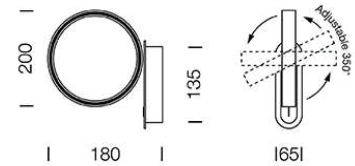

PROJECT : _____

SALE : _____

Lampitude®
TURN ON YOUR ATTITUDE

Product

Dimension

Specification

ITEM CODE	:	TIESEL-W-WD
SERIES	:	TIESEL
BRAND	:	LAMPTITUDE
LAMP TYPE	:	LED
LAMP BASE	:	1*LED 9W
DESCRIPTION	:	WALL LAMP
INSTALLATION	:	SURFACE MOUNTED WALL
MATERIAL	:	POWDER COATED STEEL
COLOR	:	WHITE, WOOD
CONTROL GEAR	:	N/A
REFLECTOR	:	N/A

PROJECT : _____

SALE : _____

Lampitude®
TURN ON YOUR ATTITUDE

Product

Dimension

Specification

ITEM CODE	:	TIESEL-W-BK
SERIES	:	TIESEL
BRAND	:	LAMPTITUDE
LAMP TYPE	:	LED
LAMP BASE	:	1*LED 9W
DESCRIPTION	:	WALL LAMP
INSTALLATION	:	SURFACE MOUNTED WALL
MATERIAL	:	POWDER COATED STEEL
COLOR	:	WHITE, BLACK
CONTROL GEAR	:	N/A
REFLECTOR	:	N/A