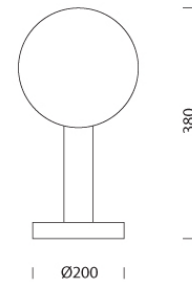

PROJECT : _____

SALE : _____

Lampitude

Product

Dimension

Specification

SERIES	: TEE
ITEM CODE	: TEE-TS
DESCRIPTION	: TABLE LAMP
SIZE	: Ø200 X H380 (MM)
INSTALLATION	: STANDING LAMP
DRILL SIZE	: -
WEIGHT	: 2.2 KG
MATERIAL	: MARBLE , GLASS
COLOR	: WHITE
REFLECTOR	: -
DIFFUSER	: -
IP RATING	: 20
LIGHT SOURCES	: LED
SOCKET	: -
WATTS	: 6W
VOLT	: -
CCT	: 3000K
CRI	: -
BEAM ANGLE	: -
LUMEN POWER	: -
LIFETIME	: -
CONTROL GEAR	: LED DRIVER INCLUDED
ACCESSORIES	: -
REMARKS	: