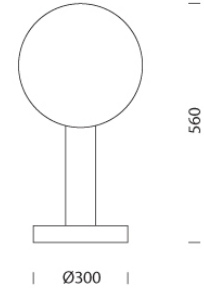

PROJECT : _____
SALE : _____

Lampitude

Product

Dimension

Specification

SERIES	: TEE
ITEM CODE	: TEE-TB
DESCRIPTION	: TABLE LAMP
SIZE	: Ø300 X H560 (MM)
INSTALLATION	: STANDING LAMP
DRILL SIZE	: -
WEIGHT	: 5.4 KG
MATERIAL	: MARBLE , GLASS
COLOR	: WHITE
REFLECTOR	: -
DIFFUSER	: -
IP RATING	: 20
LIGHT SOURCES	: LED
SOCKET	: -
WATTS	: 9.6W
VOLT	: -
CCT	: 3000K
CRI	: -
BEAM ANGLE	: -
LUMEN POWER	: -
LIFETIME	: -
CONTROL GEAR	: LED DRIVER INCLUDED
ACCESSORIES	: -
REMARKS	: