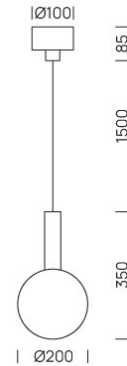

PROJECT : _____
SALE : _____

Lampitude

Product

Dimension

Specification

SERIES	: TEE
ITEM CODE	: TEE-PS
DESCRIPTION	: PENDANT LAMP
SIZE	: Ø200 X H350+1500 (MM)
INSTALLATION	: SURFACE MOUNTED
DRILL SIZE	: -
WEIGHT	: 1.7 KG
MATERIAL	: MARBLE , GLASS
COLOR	: WHITE
REFLECTOR	: -
DIFFUSER	: -
IP RATING	: 20
LIGHT SOURCES	: LED
SOCKET	: -
WATTS	: 6W
INPUT VOLTAGE	: -
OUTPUT VOLTAGE	: -
CCT	: 3000K
CRI	: -
BEAM ANGLE	: -
LUMEN POWER	: -
LIFETIME	: -
CONTROL GEAR	: LED DRIVER INCLUDED
ACCESSORIES	: -
REMARKS	: -