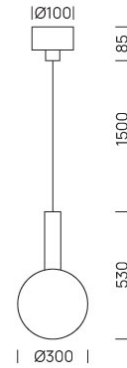

PROJECT : _____
SALE : _____

Lampitude

Product

Dimension

Specification

SERIES	: TEE
ITEM CODE	: TEE-PB
DESCRIPTION	: PENDANT LAMP
SIZE	: Ø300 X H530+1500 (MM)
INSTALLATION	: SURFACE MOUNTED
DRILL SIZE	: -
WEIGHT	: 3.6 KG
MATERIAL	: MARBLE , GLASS
COLOR	: WHITE
REFLECTOR	: -
DIFFUSER	: -
IP RATING	: 20
LIGHT SOURCES	: LED
SOCKET	: -
WATTS	: 9.6W
INPUT VOLTAGE	: -
OUTPUT VOLTAGE	: -
CCT	: 3000K
CRI	: -
BEAM ANGLE	: -
LUMEN POWER	: -
LIFETIME	: -
CONTROL GEAR	: LED DRIVER INCLUDED
ACCESSORIES	: -
REMARKS	: -