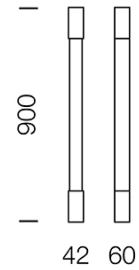

PRODUCT : _____
SALE : _____

Product

Dimension

Specification

SERIES : TAVI
ITEM CODE : TAVI-900-LED
DESCRIPTION : WALL LAMP
SIZE : W42 X H900 X D60 (MM)

INSTALLATION : SURFACE MOUNTED WALL
DRILL SIZE : -
WEIGHT : -
MATERIAL : STAINLESS STEEL , OPAL ACRYLIC
COLOR : CHROME
REFLECTOR : N/A
DIFFUSER : N/A
IP RATING : 44

LIGHT SOURCES : LED SMD
SOCKET : LED X 1
WATTS : MAX 14W
VOLT : -
CCT : 3000K
CRI : -
BEAM ANGLE : -
LUMEN POWER : -
LIFETIME : -

CONTROL GEAR : DRIVER INCLUDED
ACCESSORIES : -
REMARKS : -