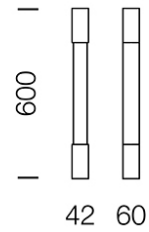

PRODUCT : _____
SALE : _____

Product

Dimension

Specification

SERIES : TAVI
ITEM CODE : TAVI-600-LED
DESCRIPTION : WALL LAMP
SIZE : W42 X H600 X D60 (MM)

INSTALLATION : SURFACE MOUNTED WALL
DRILL SIZE : -
WEIGHT : -
MATERIAL : STAINLESS STEEL , OPAL ACRYLIC
COLOR : CHROME
REFLECTOR : N/A
DIFFUSER : N/A
IP RATING : 44

LIGHT SOURCES : LED SMD
SOCKET : LED X 1
WATTS : MAX 10W
VOLT : -
CCT : 3000K
CRI : -
BEAM ANGLE : -
LUMEN POWER : -
LIFETIME : -

CONTROL GEAR : DRIVER INCLUDED
ACCESSORIES : -
REMARKS : -

Head office 299/1 (Ekamai) Klongton-Nua, Wattana, Bangkok Thailand 10110