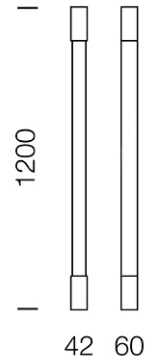

PROJECT : _____

SALE : _____

Lamptitude®
TURN ON YOUR ATTITUDE

Product

Dimension

Specification

ITEM CODE	:	TAVI-1200
SERIES	:	TAVI
BRAND	:	LAMPTITUDE
LAMP TYPE	:	FLUORESCENT OR LED
LAMP BASE	:	1*T5 MAX 28W
DESCRIPTION	:	WALL LAMP
INSTALLATION	:	SURFACE MOUNTED WALL
MATERIAL	:	STAINLESS STEEL, OPAL ACRYLIC
IP RATING	:	IP44
COLOR	:	CHROME
CONTROL GEAR	:	ELECTRONIC BALLAST INCLUDED
REFLECTOR	:	N/A