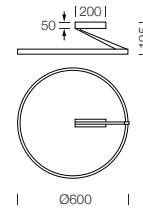

PROJECT : _____
SALE : _____

Lampitude

Product

Dimension

Specification

SERIES	: TARGA
ITEM CODE	: TARGA-CB-WW
DESCRIPTION	: CEILING LAMP
SIZE	: Ø600 X H195 (MM)
INSTALLATION	: SURFACE MOUNTED BASE
DRILL SIZE	: -
WEIGHT	: 1.55 KG
MATERIAL	: ALUMINIUM
COLOR	: WHITE
REFLECTOR	: -
DIFFUSER	: -
IP RATING	: 20
LIGHT SOURCES	: LED
WATTS	: 38W
INPUT VOLTAGE	: AC 220-240V 50/60 Hz
OUTPUT VOLTAGE	: -
CCT	: 3000K
CRI	: 90
BEAM ANGLE	: DIFFUSED BEAM
LUMEN POWER	: 2250LM
AMBIENT TEMP	: -20°C TO +40°C
LIFETIME	: 30,000 Hrs
CONTROL GEAR	: DIMMABLE LED DRIVER INCLUDED
ACCESSORIES	: -
REMARKS	: TRIAC (PHASE-CUT)