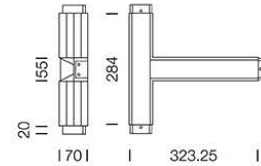

PROJECT : \_\_\_\_\_  
 SALE : \_\_\_\_\_

Product

Dimension

Specification

<b>SERIES</b>	: T-LINK
<b>ITEM CODE</b>	: T-LINK-6500K-WH
<b>DESCRIPTION</b>	: LINEAR SURFACE MOUNTED LAMP
<b>SIZE</b>	: W323.25 X L284 X H70 (MM)
<b>INSTALLATION</b>	: SURFACE MOUNTED
<b>DRILL SIZE</b>	: -
<b>WEIGHT</b>	: 1.6 KG
<b>MATERIAL</b>	: EXTRUDED ALUMINIUM, ACRYLIC DIFFUSER
<b>COLOR</b>	: WHITE
<b>REFLECTOR</b>	: POLISHED
<b>DIFFUSER</b>	: OPAL ACRYLIC
<b>IP RATING</b>	: 20
<b>LIGHT SOURCES</b>	: LED BUILT-IN
<b>SOCKET</b>	: -
<b>WATTS</b>	: 2 X 10W
<b>VOLTAGE</b>	: 220-240V 50/60Hz
<b>CCT</b>	: 6500K
<b>CRI</b>	: >90
<b>BEAM ANGLE</b>	: N/A
<b>LUMEN POWER</b>	: 2350LM
<b>LIFETIME</b>	: 35,000 Hr
<b>CONTROL GEAR</b>	: LED DRIVER INCLUDED
<b>ACCESSORIES</b>	: -
<b>REMARKS</b>	: -