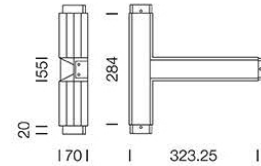

PROJECT : _____
SALE : _____

Lampitude

Product

Dimension

Specification

SERIES	: T-LINK
ITEM CODE	: T-LINK-6500K-BK
DESCRIPTION	: LINEAR SURFACE MOUNTED LAMP
SIZE	: W323.25 X L284 X H70 (MM)
INSTALLATION	: SURFACE MOUNTED
DRILL SIZE	: -
WEIGHT	: 1.6 KG
MATERIAL	: EXTRUDED ALUMINIUM, ACRYLIC DIFFUSER
COLOR	: BLACK
REFLECTOR	: POLISHED
DIFFUSER	: OPAL ACRYLIC
IP RATING	: 20
LIGHT SOURCES	: LED BUILT-IN
SOCKET	: -
WATTS	: 2 X 10W
VOLTAGE	: 220-240V 50/60Hz
CCT	: 6500K
CRI	: >90
BEAM ANGLE	: N/A
LUMEN POWER	: 2350LM
LIFETIME	: 35,000 Hr
CONTROL GEAR	: LED DRIVER INCLUDED
ACCESSORIES	: -
REMARKS	: -