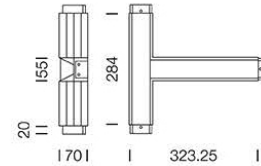

# Lampitude

Product

Dimension

## Specification

<b>SERIES</b>	: T-LINK
<b>ITEM CODE</b>	: T-LINK-6500K-BK-LO
<b>DESCRIPTION</b>	: LINEAR SURFACE MOUNTED LAMP
<b>SIZE</b>	: W323.25 X L284 X H70 (MM)
<b>INSTALLATION</b>	: SURFACE MOUNTED
<b>DRILL SIZE</b>	: -
<b>WEIGHT</b>	: 1.6 KG
<b>MATERIAL</b>	: EXTRUDED ALUMINIUM, ACRYLIC DIFFUSER
<b>COLOR</b>	: BLACK
<b>REFLECTOR</b>	: POLISHED
<b>DIFFUSER</b>	: OPAL ACRYLIC
<b>IP RATING</b>	: 20
<b>LIGHT SOURCES</b>	: LED BUILT-IN
<b>SOCKET</b>	: -
<b>WATTS</b>	: 2 X 3W
<b>VOLTAGE</b>	: 220-240V 50/60Hz
<b>CCT</b>	: 6500K
<b>CRI</b>	: >90
<b>BEAM ANGLE</b>	: N/A
<b>LUMEN POWER</b>	: 826LM
<b>LIFETIME</b>	: 35,000 Hr
<b>CONTROL GEAR</b>	: LED DRIVER INCLUDED
<b>ACCESSORIES</b>	: -
<b>REMARKS</b>	: -