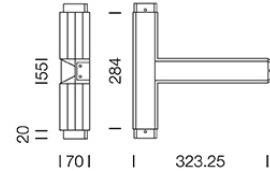

PRODUCT : _____
SALE : _____

Product

Dimension

Specification

SERIES	: T-LINK
ITEM CODE	: T-LINK-4000K-WH
DESCRIPTION	: LED LINEAR LIGHT
SIZE	: W323.25 X L284 X H70 (MM)
INSTALLATION	: SUSPENDED LAMP
DRILL SIZE	: -
WEIGHT	: 1.6 KG
MATERIAL	: EXTRUDED ALUMINUM , ACRYLIC DIFFUSER
COLOR	: BLACK
REFLECTOR	: POLISH
DIFFUSER	: OPAL ACRYLIC
IP RATING	: 20
LIGHT SOURCES	: LED BUILT-IN
SOCKET	: -
WATTS	: 10W X 2 Pcs.
VOLT	: 220-240V ~50/60Hz
CCT	: 4000K
CRI	: > 90
BEAM ANGLE	: N/A
LUMEN POWER	: 2350LM
LIFETIME	: 35,000 Hr
CONTROL GEAR	: LED DRIVER INCLUDED
ACCESSORIES	: -
REMARKS	: -