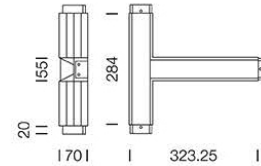

PROJECT : _____
SALE : _____

Lampitude

Product

Dimension

Specification

SERIES	: T-LINK
ITEM CODE	: T-LINK-4000K-WH
DESCRIPTION	: LINEAR SURFACE MOUNTED LAMP
SIZE	: W323.25 X L284 X H70 (MM)
INSTALLATION	: SURFACE MOUNTED
DRILL SIZE	: -
WEIGHT	: 1.6 KG
MATERIAL	: EXTRUDED ALUMINIUM, ACRYLIC DIFFUSER
COLOR	: WHITE
REFLECTOR	: POLISHED
DIFFUSER	: OPAL ACRYLIC
IP RATING	: 20
LIGHT SOURCES	: LED BUILT-IN
SOCKET	: -
WATTS	: 2 X 10W
VOLTAGE	: 220-240V 50/60Hz
CCT	: 4000K
CRI	: >90
BEAM ANGLE	: N/A
LUMEN POWER	: 2350LM
LIFETIME	: 35,000 Hr
CONTROL GEAR	: LED DRIVER INCLUDED
ACCESSORIES	: -
REMARKS	: -