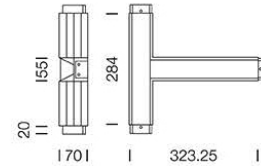

PROJECT : _____
 SALE : _____

Product

Dimension

Specification

SERIES	: T-LINK
ITEM CODE	: T-LINK-4000K-WH-LO
DESCRIPTION	: LINEAR SURFACE MOUNTED LAMP
SIZE	: W323.25 X L284 X H70 (MM)
INSTALLATION	: SURFACE MOUNTED
DRILL SIZE	: -
WEIGHT	: 1.6 KG
MATERIAL	: EXTRUDED ALUMINIUM, ACRYLIC DIFFUSER
COLOR	: WHITE
REFLECTOR	: POLISHED
DIFFUSER	: OPAL ACRYLIC
IP RATING	: 20
LIGHT SOURCES	: LED BUILT-IN
SOCKET	: -
WATTS	: 2 X 3W
VOLTAGE	: 220-240V 50/60Hz
CCT	: 4000K
CRI	: >90
BEAM ANGLE	: N/A
LUMEN POWER	: 826LM
LIFETIME	: 35,000 Hr
CONTROL GEAR	: LED DRIVER INCLUDED
ACCESSORIES	: -
REMARKS	: -