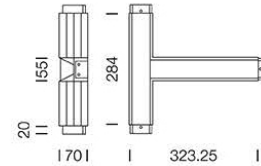

PROJECT : _____
 SALE : _____

Lampitude

Product

Dimension

Specification

SERIES	: T-LINK
ITEM CODE	: T-LINK-4000K-BK
DESCRIPTION	: LINEAR SURFACE MOUNTED LAMP
SIZE	: W323.25 X L284 X H70 (MM)
INSTALLATION	: SURFACE MOUNTED
DRILL SIZE	: -
WEIGHT	: 1.6 KG
MATERIAL	: EXTRUDED ALUMINIUM, ACRYLIC DIFFUSER
COLOR	: BLACK
REFLECTOR	: POLISHED
DIFFUSER	: OPAL ACRYLIC
IP RATING	: 20
LIGHT SOURCES	: LED BUILT-IN
SOCKET	: -
WATTS	: 2 X 10W
VOLTAGE	: 220-240V 50/60Hz
CCT	: 4000K
CRI	: >90
BEAM ANGLE	: N/A
LUMEN POWER	: 2350LM
LIFETIME	: 35,000 Hr
CONTROL GEAR	: LED DRIVER INCLUDED
ACCESSORIES	: -
REMARKS	: -