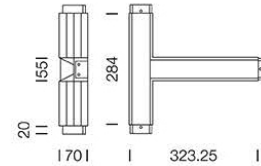

PROJECT : _____
 SALE : _____

Product

Dimension

Specification

SERIES	: T-LINK
ITEM CODE	: T-LINK-4000K-BK-LO
DESCRIPTION	: LINEAR SURFACE MOUNTED LAMP
SIZE	: W323.25 X L284 X H70 (MM)
INSTALLATION	: SURFACE MOUNTED
DRILL SIZE	: -
WEIGHT	: 1.6 KG
MATERIAL	: EXTRUDED ALUMINIUM, ACRYLIC DIFFUSER
COLOR	: BLACK
REFLECTOR	: POLISHED
DIFFUSER	: OPAL ACRYLIC
IP RATING	: 20
LIGHT SOURCES	: LED BUILT-IN
SOCKET	: -
WATTS	: 2 X 3W
VOLTAGE	: 220-240V 50/60Hz
CCT	: 4000K
CRI	: >90
BEAM ANGLE	: N/A
LUMEN POWER	: 826LM
LIFETIME	: 35,000 Hr
CONTROL GEAR	: LED DRIVER INCLUDED
ACCESSORIES	: -
REMARKS	: -