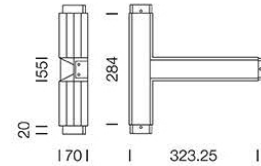

PROJECT : _____
SALE : _____

Lampitude

Product

Dimension

Specification

SERIES	: T-LINK
ITEM CODE	: T-LINK-3000K-WH
DESCRIPTION	: LINEAR SURFACE MOUNTED LAMP
SIZE	: W323.25 X L284 X H70 (MM)
INSTALLATION	: SURFACE MOUNTED
DRILL SIZE	: -
WEIGHT	: 1.6 KG
MATERIAL	: EXTRUDED ALUMINIUM, ACRYLIC DIFFUSER
COLOR	: WHITE
REFLECTOR	: POLISHED
DIFFUSER	: OPAL ACRYLIC
IP RATING	: 20
LIGHT SOURCES	: LED BUILT-IN
SOCKET	: -
WATTS	: 2 X 10W
VOLTAGE	: 220-240V 50/60Hz
CCT	: 3000K
CRI	: >90
BEAM ANGLE	: N/A
LUMEN POWER	: 2350LM
LIFETIME	: 35,000 Hr
CONTROL GEAR	: LED DRIVER INCLUDED
ACCESSORIES	: -
REMARKS	: -