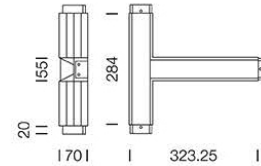

PROJECT : _____
SALE : _____

Lampitude

Product

Dimension

Specification

SERIES	: T-LINK
ITEM CODE	: T-LINK-3000K-WH-LO
DESCRIPTION	: LINEAR SURFACE MOUNTED LAMP
SIZE	: W323.25 X L284 X H70 (MM)
INSTALLATION	: SURFACE MOUNTED
DRILL SIZE	: -
WEIGHT	: 1.6 KG
MATERIAL	: EXTRUDED ALUMINIUM, ACRYLIC DIFFUSER
COLOR	: WHITE
REFLECTOR	: POLISHED
DIFFUSER	: OPAL ACRYLIC
IP RATING	: 20
LIGHT SOURCES	: LED BUILT-IN
SOCKET	: -
WATTS	: 2 X 3W
VOLTAGE	: 220-240V 50/60Hz
CCT	: 3000K
CRI	: >90
BEAM ANGLE	: N/A
LUMEN POWER	: 826LM
LIFETIME	: 35,000 Hr
CONTROL GEAR	: LED DRIVER INCLUDED
ACCESSORIES	: -
REMARKS	: -