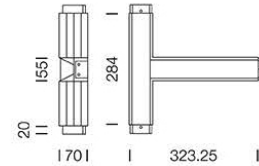

# Lampitude

Product

Dimension

## Specification

<b>SERIES</b>	: T-LINK
<b>ITEM CODE</b>	: T-LINK-3000K-BK
<b>DESCRIPTION</b>	: LINEAR SURFACE MOUNTED LAMP
<b>SIZE</b>	: W323.25 X L284 X H70 (MM)
<b>INSTALLATION</b>	: SURFACE MOUNTED
<b>DRILL SIZE</b>	: -
<b>WEIGHT</b>	: 1.6 KG
<b>MATERIAL</b>	: EXTRUDED ALUMINIUM, ACRYLIC DIFFUSER
<b>COLOR</b>	: BLACK
<b>REFLECTOR</b>	: POLISHED
<b>DIFFUSER</b>	: OPAL ACRYLIC
<b>IP RATING</b>	: 20
<b>LIGHT SOURCES</b>	: LED BUILT-IN
<b>SOCKET</b>	: -
<b>WATTS</b>	: 2 X 10W
<b>VOLTAGE</b>	: 220-240V 50/60Hz
<b>CCT</b>	: 3000K
<b>CRI</b>	: >90
<b>BEAM ANGLE</b>	: N/A
<b>LUMEN POWER</b>	: 2350LM
<b>LIFETIME</b>	: 35,000 Hr
<b>CONTROL GEAR</b>	: LED DRIVER INCLUDED
<b>ACCESSORIES</b>	: -
<b>REMARKS</b>	: -