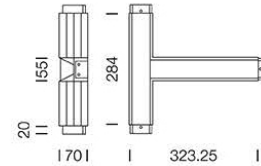

PROJECT : _____
SALE : _____

Lamptitude

Product

Dimension

Specification

SERIES	: T-LINK
ITEM CODE	: T-LINK-3000K-BK-LO
DESCRIPTION	: LINEAR SURFACE MOUNTED LAMP
SIZE	: W323.25 X L284 X H70 (MM)
INSTALLATION	: SURFACE MOUNTED
DRILL SIZE	: -
WEIGHT	: 1.6 KG
MATERIAL	: EXTRUDED ALUMINIUM, ACRYLIC DIFFUSER
COLOR	: BLACK
REFLECTOR	: POLISHED
DIFFUSER	: OPAL ACRYLIC
IP RATING	: 20
LIGHT SOURCES	: LED BUILT-IN
SOCKET	: -
WATTS	: 2 X 3W
VOLTAGE	: 220-240V 50/60Hz
CCT	: 3000K
CRI	: >90
BEAM ANGLE	: N/A
LUMEN POWER	: 826LM
LIFETIME	: 35,000 Hr
CONTROL GEAR	: LED DRIVER INCLUDED
ACCESSORIES	: -
REMARKS	: -