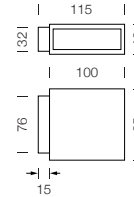

PROJECT : _____
SALE : _____

Lampitude

Product

Dimension

Specification

SERIES	: SWALL
ITEM CODE	: SWALL-W-WW
DESCRIPTION	: EXTERIOR UP & DOWN WALL LAMP
SIZE	: W40 X H95 X D100 (MM)
INSTALLATION	: SURFACE MOUNTED
DRILL SIZE	: -
WEIGHT	: 0.75 KG
MATERIAL	: ALUMINIUM
COLOR	: WHITE
REFLECTOR	: -
DIFFUSER	: CLEAR GLASS
IP RATING	: 65
LIGHT SOURCES	: LED COB
WATTS	: 2 X 3.5WW
INPUT VOLTAGE	: AC 220-240V 50/60 Hz
OUTPUT VOLTAGE	: -
CCT	: 3000K
CRI	: ≥ 90
BEAM ANGLE	: 80°
LUMEN POWER	: 595LM
AMBIENT TEMP	: -20°C TO +40°C
LIFETIME	: 30,000 Hrs
CONTROL GEAR	: DIMMABLE LED DRIVER INCLUDED
ACCESSORIES	: -
REMARKS	: TAILIN GEDGE DIMMABLE