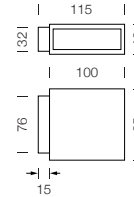

PROJECT : _____
SALE : _____

Lampitude

Product

Dimension

Specification

SERIES	: SWALL
ITEM CODE	: SWALL-W-DG
DESCRIPTION	: EXTERIOR UP & DOWN WALL LAMP
SIZE	: W40 X H95 X D100 (MM)
INSTALLATION	: SURFACE MOUNTED
DRILL SIZE	: -
WEIGHT	: 0.75 KG
MATERIAL	: ALUMINIUM
COLOR	: DARK GRAY
REFLECTOR	: -
DIFFUSER	: CLEAR GLASS
IP RATING	: 65
LIGHT SOURCES	: LED COB
WATTS	: 2 X 3.5WW
INPUT VOLTAGE	: AC 220-240V 50/60 Hz
OUTPUT VOLTAGE	: -
CCT	: 3000K
CRI	: ≥ 90
BEAM ANGLE	: 80°
LUMEN POWER	: 595LM
AMBIENT TEMP	: -20°C TO +40°C
LIFETIME	: 30,000 Hrs
CONTROL GEAR	: DIMMABLE LED DRIVER INCLUDED
ACCESSORIES	: -
REMARKS	: TAILIN GEDGE DIMMABLE