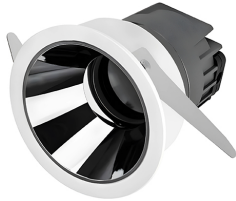

PROJECT : _____
SALE : _____

Lampitude

Product

Dimension

Specification

SERIES	: STRO
ITEM CODE	: STRO-10W-36D-5000K-WW
DESCRIPTION	: RECESSED DOWNLIGHT
SIZE	: Ø85 X H83 (MM)
INSTALLATION	: RECESSED MOUNTED
DRILL SIZE	: Ø75 (MM)
WEIGHT	: 0.24 KG
MATERIAL	: ALUMINIUM
COLOR	: WHITE
REFLECTOR	: -
DIFFUSER	: -
IP RATING	: 20
LIGHT SOURCES	: LED COB
WATTS	: 10W
INPUT VOLTAGE	: AC 220-240V 50/60 Hz
OUTPUT VOLTAGE	: -
CCT	: 5000K
CRI	: >90
BEAM ANGLE	: 36°
LUMEN POWER	: 1000LM
AMBIENT TEMP	: -
LIFETIME	: 35,000 Hrs
CONTROL GEAR	: NON-DIM LED DRIVER INCLUDED
ACCESSORIES	: -
REMARKS	: -