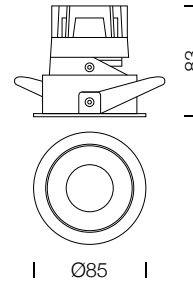

PROJECT : _____
SALE : _____

Lampitude

Product

Dimension

Specification

SERIES	: STRO
ITEM CODE	: STRO-10W-36D-5000K-WW
DESCRIPTION	: RECESSED DOWNLIGHT
SIZE	: Ø85 X H83 (MM)
INSTALLATION	: RECESSED MOUNTED
DRILL SIZE	: Ø75 (MM)
WEIGHT	: 0.24 KG
MATERIAL	: ALUMINIUM
COLOR	: WHITE
REFLECTOR	: -
DIFFUSER	: -
IP RATING	: 20
LIGHT SOURCES	: LED COB
WATTS	: 10W
INPUT VOLTAGE	: AC 220-240V 50/60 Hz
OUTPUT VOLTAGE	: -
CCT	: 5000K
CRI	: >90
BEAM ANGLE	: 36°
LUMEN POWER	: 1000LM
AMBIENT TEMP	: -
LIFETIME	: 35,000 Hrs
CONTROL GEAR	: NON-DIM LED DRIVER INCLUDED
ACCESSORIES	: -
REMARKS	: -