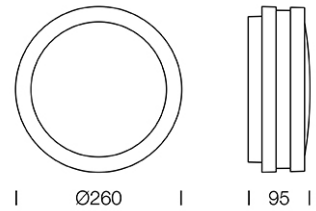

## Dimension

## Specification

ITEM CODE	:	3362-GR
SERIES	:	STRIP 2
BRAND	:	LAMPTITUDE
LAMP TYPE	:	COMPACT FLUORESCENT OR LED
LAMP BASE	:	1*E27 MAX 20W
DESCRIPTION	:	OUTDOOR WALL LAMP
INSTALLATION	:	SURFACE MOUNTED WALL
MATERIAL	:	POWDER COATED DIE-CAST ALUMINIUM, OPAL POLYCARBONATE
IP RATING	:	IP54
COLOR	:	DARK GRAY
CONTROL GEAR	:	N/A
REFLECTOR	:	N/A