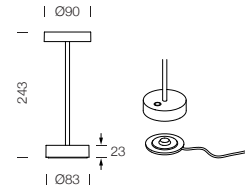

PROJECT : _____
 SALE : _____

Lampitude

Product

Dimension

Specification

| | |
|-----------------------|--|
| SERIES | : STANDY MINI |
| ITEM CODE | : 321433 |
| DESCRIPTION | : RECHARGEABLE TABLE LAMP |
| SIZE | : Ø90 X H243 (MM) |
| INSTALLATION | : STANDING |
| DRILL SIZE | : - |
| WEIGHT | : 0.34 KG |
| MATERIAL | : ALUMINIUM |
| COLOR | : MATT GOLD |
| REFLECTOR | : - |
| DIFFUSER | : SEMI-FROSTED |
| IP RATING | : 54 |
| LIGHT SOURCES | : LED |
| WATTS | : 1.5W |
| INPUT VOLTAGE | : 5V |
| OUTPUT VOLTAGE | : - |
| CCT | : 2700K / 3000K |
| CRI | : ≥80 |
| BEAM ANGLE | : DIFFUSED BEAM |
| LUMEN POWER | : 126LM / 129LM |
| AMBIENT TEMP | : -20°C to +40°C |
| LIFETIME | : - |
| ACCESSORIES | : WITH CONNECTING CHARGING BASE INCLUDED / DC 5V 1A POWER ADAPTER NOT INCLUDED |
| REMARKS | : LITHIUM BATTERY 2*800mAh , TOUCH SWITCH FOR CONTROL , CHARGING TIME TIME: 2.5H , WORKING TIME 7H |