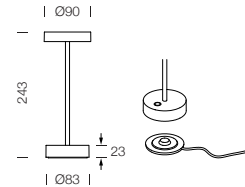

PROJECT : _____
SALE : _____

Lampitude

Product

Dimension

Specification

SERIES	: STANDY MINI
ITEM CODE	: 321432
DESCRIPTION	: RECHARGEABLE TABLE LAMP
SIZE	: Ø90 X H243 (MM)
INSTALLATION	: STANDING
DRILL SIZE	: -
WEIGHT	: 0.34 KG
MATERIAL	: ALUMINIUM
COLOR	: MATT CHROME
REFLECTOR	: -
DIFFUSER	: SEMI-FROSTED
IP RATING	: 54
LIGHT SOURCES	: LED
WATTS	: 1.5W
INPUT VOLTAGE	: 5V
OUTPUT VOLTAGE	: -
CCT	: 2700K / 3000K
CRI	: ≥80
BEAM ANGLE	: DIFFUSED BEAM
LUMEN POWER	: 126LM / 129LM
AMBIENT TEMP	: -20°C to +40°C
LIFETIME	: -
ACCESSORIES	: WITH CONNECTING CHARGING BASE INCLUDED / DC 5V 1A POWER ADAPTER NOT INCLUDED
REMARKS	: LITHIUM BATTERY 2*800mAh , TOUCH SWITCH FOR CONTROL , CHARGING TIME TIME: 2.5H , WORKING TIME 7H