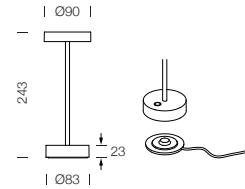

PROJECT : _____
 SALE : _____

Lampitude

Product

Dimension

Specification

SERIES	: STANDY MINI
ITEM CODE	: 321404
DESCRIPTION	: RECHARGEABLE TABLE LAMP
SIZE	: Ø90 X H243 (MM)
INSTALLATION	: STANDING
DRILL SIZE	: -
WEIGHT	: 0.34 KG
MATERIAL	: ALUMINIUM
COLOR	: SAGE GREEN
REFLECTOR	: -
DIFFUSER	: SEMI-FROSTED
IP RATING	: 54
LIGHT SOURCES	: LED
WATTS	: 1.5W
INPUT VOLTAGE	: 5V
OUTPUT VOLTAGE	: -
CCT	: 2700K / 3000K
CRI	: ≥80
BEAM ANGLE	: DIFFUSED BEAM
LUMEN POWER	: 126LM / 129LM
AMBIENT TEMP	: -20°C to +40°C
LIFETIME	: -
ACCESSORIES	: WITH CONNECTING CHARGING BASE INCLUDED / DC 5V 1A POWER ADAPTER NOT INCLUDED
REMARKS	: LITHIUM BATTERY 2*800mAh , TOUCH SWITCH FOR CONTROL , CHARGING TIME TIME: 2.5H , WORKING TIME 7H