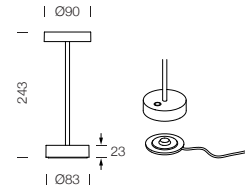

PROJECT : _____
SALE : _____

Lampitude

Product

Dimension

Specification

SERIES	: STANDY MINI
ITEM CODE	: 321403
DESCRIPTION	: RECHARGEABLE TABLE LAMP
SIZE	: $\varnothing 90 \times H243$ (MM)
INSTALLATION	: STANDING
DRILL SIZE	: -
WEIGHT	: 0.34 KG
MATERIAL	: ALUMINIUM
COLOR	: SAND
REFLECTOR	: -
DIFFUSER	: SEMI-FROSTED
IP RATING	: 54
LIGHT SOURCES	: LED
WATTS	: 1.5W
INPUT VOLTAGE	: 5V
OUTPUT VOLTAGE	: -
CCT	: 2700K / 3000K
CRI	: ≥ 80
BEAM ANGLE	: DIFFUSED BEAM
LUMEN POWER	: 126LM / 129LM
AMBIENT TEMP	: -20°C to $+40^{\circ}\text{C}$
LIFETIME	: -
ACCESSORIES	: WITH CONNECTING CHARGING BASE INCLUDED / DC 5V 1A POWER ADAPTER NOT INCLUDED
REMARKS	: LITHIUM BATTERY 2*800mAh , TOUCH SWITCH FOR CONTROL , CHARGING TIME TIME: 2.5H , WORKING TIME 7H