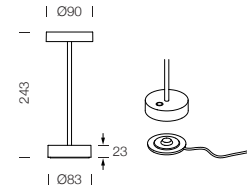

PROJECT : _____
 SALE : _____

Lampitude

Product

Dimension

Specification

| | |
|-----------------------|--|
| SERIES | : STANDY MINI |
| ITEM CODE | : 321402 |
| DESCRIPTION | : RECHARGEABLE TABLE LAMP |
| SIZE | : Ø90 X H243 (MM) |
| INSTALLATION | : STANDING |
| DRILL SIZE | : - |
| WEIGHT | : 0.34 KG |
| MATERIAL | : ALUMINIUM |
| COLOR | : SIGNAL BLACK |
| REFLECTOR | : - |
| DIFFUSER | : SEMI-FROSTED |
| IP RATING | : 54 |
| LIGHT SOURCES | : LED |
| WATTS | : 1.5W |
| INPUT VOLTAGE | : 5V |
| OUTPUT VOLTAGE | : - |
| CCT | : 2700K / 3000K |
| CRI | : ≥80 |
| BEAM ANGLE | : DIFFUSED BEAM |
| LUMEN POWER | : 126LM / 129LM |
| AMBIENT TEMP | : -20°C to +40°C |
| LIFETIME | : - |
| ACCESSORIES | : WITH CONNECTING CHARGING BASE INCLUDED / DC 5V 1A POWER ADAPTER NOT INCLUDED |
| REMARKS | : LITHIUM BATTERY 2*800mAh , TOUCH SWITCH FOR CONTROL , CHARGING TIME TIME: 2.5H , WORKING TIME 7H |