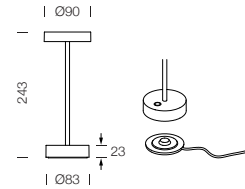

## Dimension

## Specification

<b>SERIES</b>	: STANDY MINI
<b>ITEM CODE</b>	: 321401
<b>DESCRIPTION</b>	: RECHARGEABLE TABLE LAMP
<b>SIZE</b>	: Ø90 X H243 (MM)
<b>INSTALLATION</b>	: STANDING
<b>DRILL SIZE</b>	: -
<b>WEIGHT</b>	: 0.34 KG
<b>MATERIAL</b>	: ALUMINIUM
<b>COLOR</b>	: SIGNAL WHITE
<b>REFLECTOR</b>	: -
<b>DIFFUSER</b>	: SEMI-FROSTED
<b>IP RATING</b>	: 54
<b>LIGHT SOURCES</b>	: LED
<b>WATTS</b>	: 1.5W
<b>INPUT VOLTAGE</b>	: 5V
<b>OUTPUT VOLTAGE</b>	: -
<b>CCT</b>	: 2700K / 3000K
<b>CRI</b>	: ≥80
<b>BEAM ANGLE</b>	: DIFFUSED BEAM
<b>LUMEN POWER</b>	: 126LM / 129LM
<b>AMBIENT TEMP</b>	: -20°C to +40°C
<b>LIFETIME</b>	: -
<b>ACCESSORIES</b>	: WITH CONNECTING CHARGING BASE INCLUDED / DC 5V 1A POWER ADAPTER NOT INCLUDED
<b>REMARKS</b>	: LITHIUM BATTERY 2*800mAh , TOUCH SWITCH FOR CONTROL , CHARGING TIME TIME: 2.5H , WORKING TIME 7H